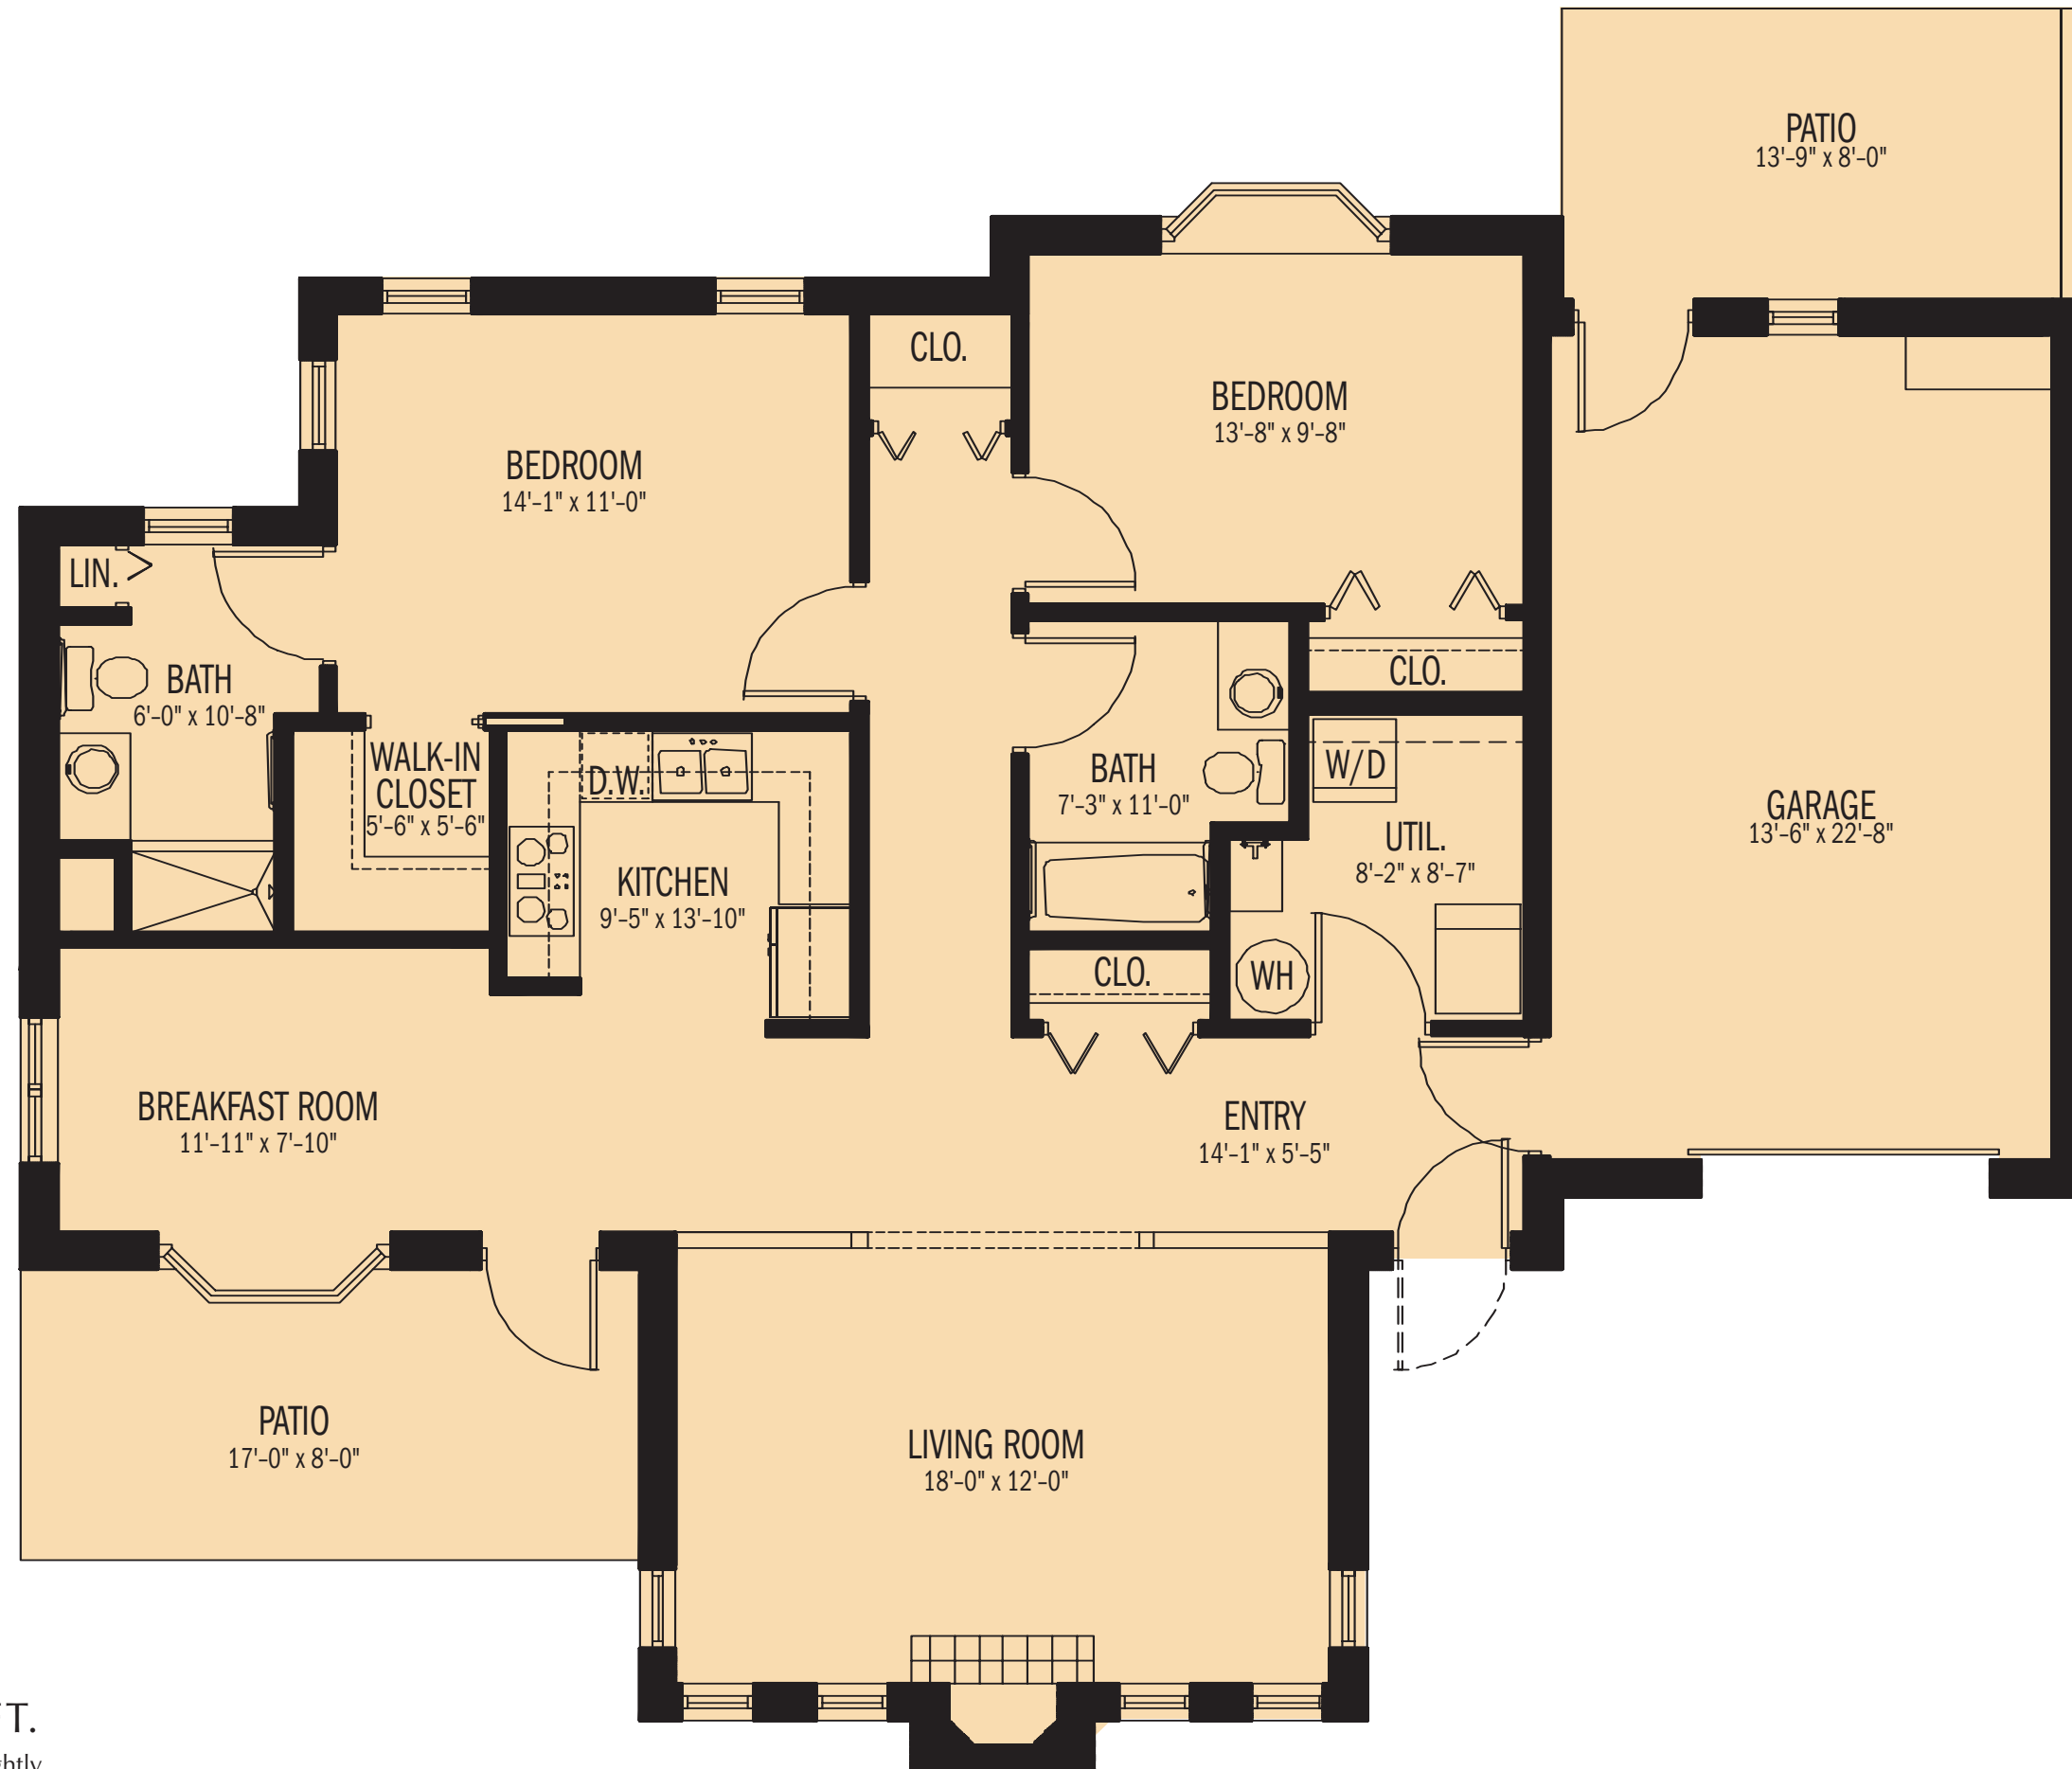

*The Poplar*

VILLA – TWO BEDROOM  
WITH GARAGE

1/5 IN. = 1 FT.  
Dimensions may vary slightly.