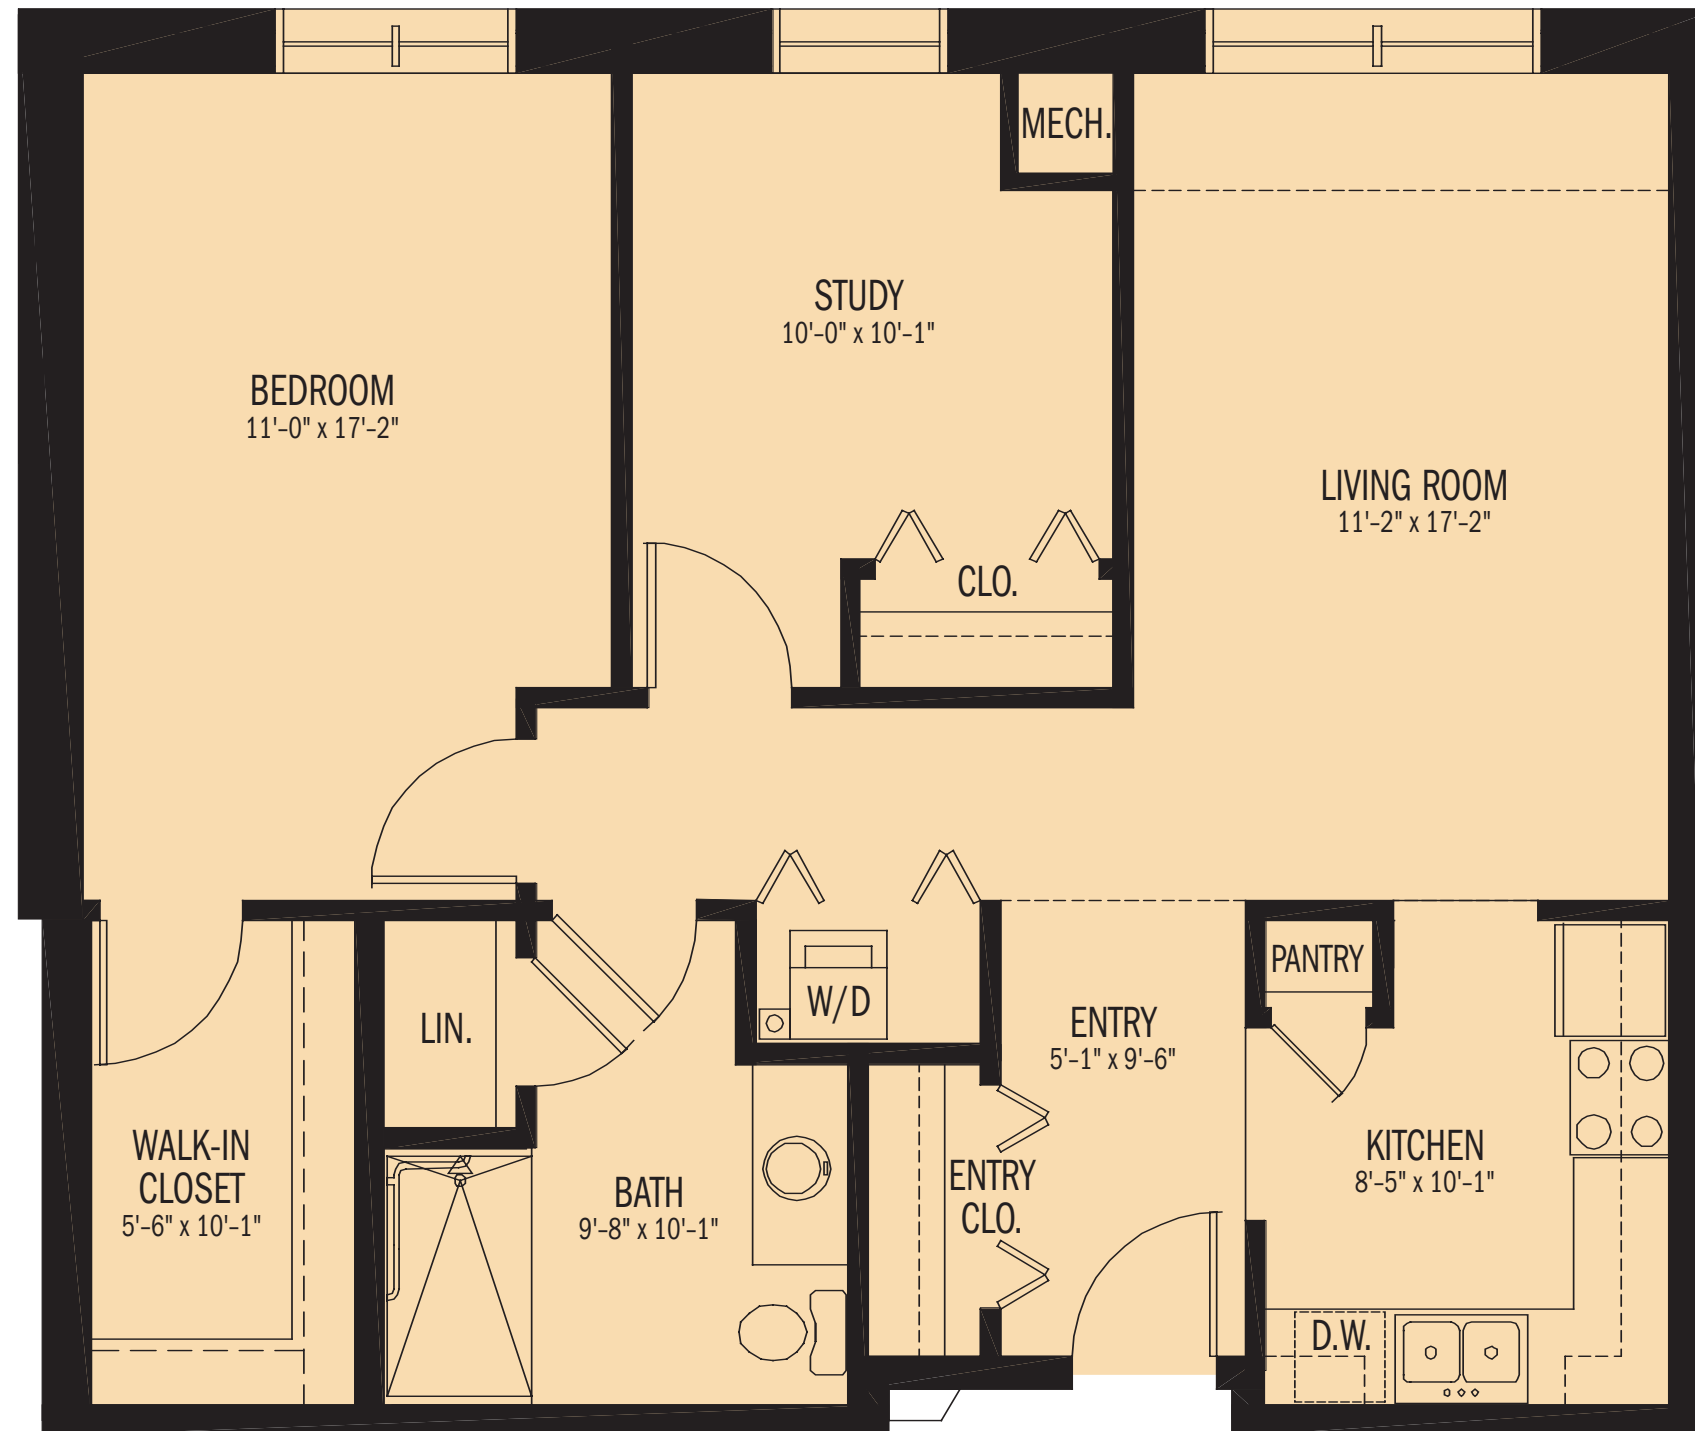

The Jasmine

VILLA CENTER
ONE BEDROOM WITH STUDY

1/4 IN. = 1 FT.
Dimensions may vary slightly.